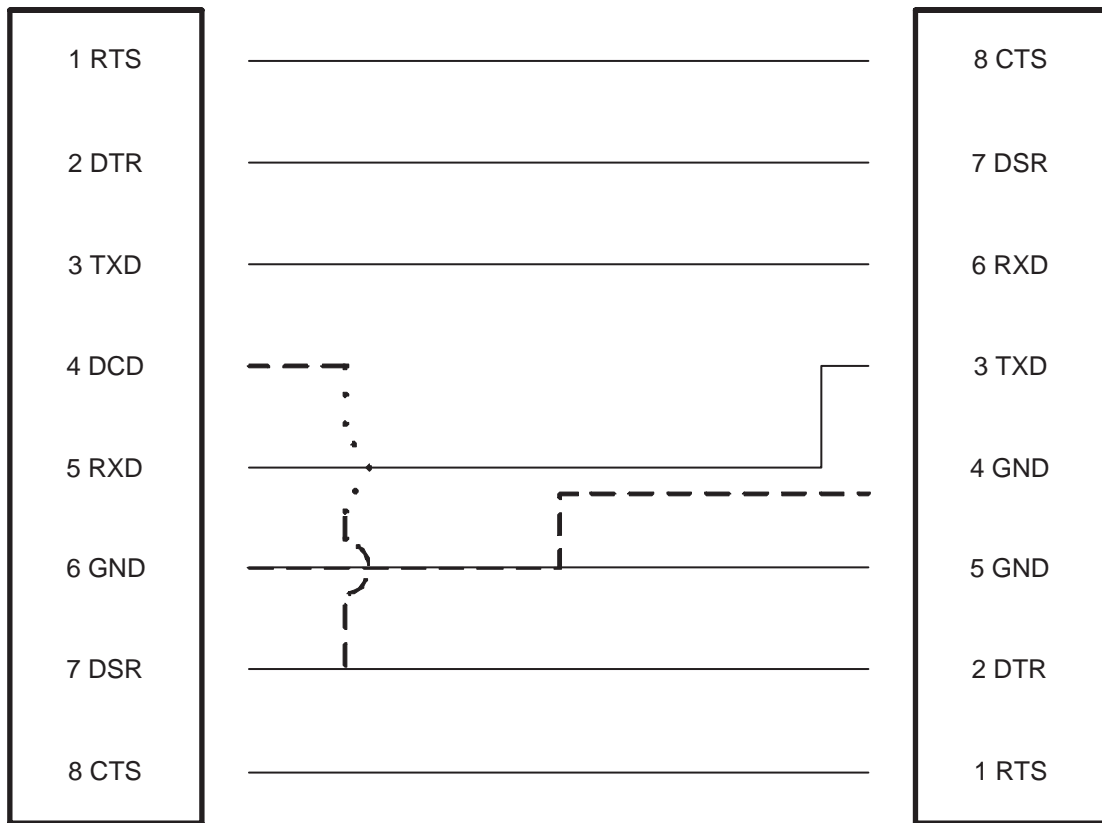

CABLE PINOUTS FOR RJ45 - RJ45  
 AURORA MULTIPOINT  
 to  
 SUN NETRA X1

RJ-45  
 AURORA  
 1600SE or 1600P

SUN NETRAX1  
 RJ-45 Console

Aurora Technologies, Inc.  
 CSS Department  
 March 6, 2000

©2000  
 Aurora Technologies, Inc.