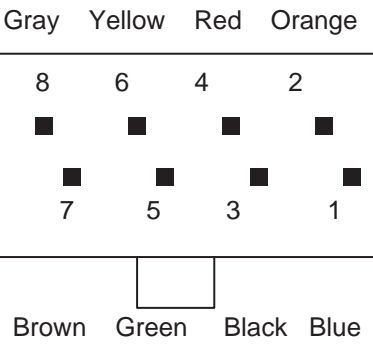

CABLE PINOUTS FOR RJ45 - RJ45  
 AURORA MULTIPOINT  
 to  
 SUN NETRA X1

RJ-45  
 AURORA  
 1600SE or 1600P

SUN NETRAX1  
 RJ-45 Console

Aurora Technologies, Inc.  
 CSS Department  
 March 6, 2000

©2000  
 Aurora Technologies, Inc.