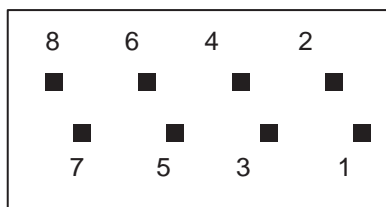

CABLE PINOUTS FOR RJ45 - DB25 AURORA MULTIPOINT NULL MODEM CABLE

RJ-45

DB 25

Gray Yellow Red Orange

Brown Green Black Blue