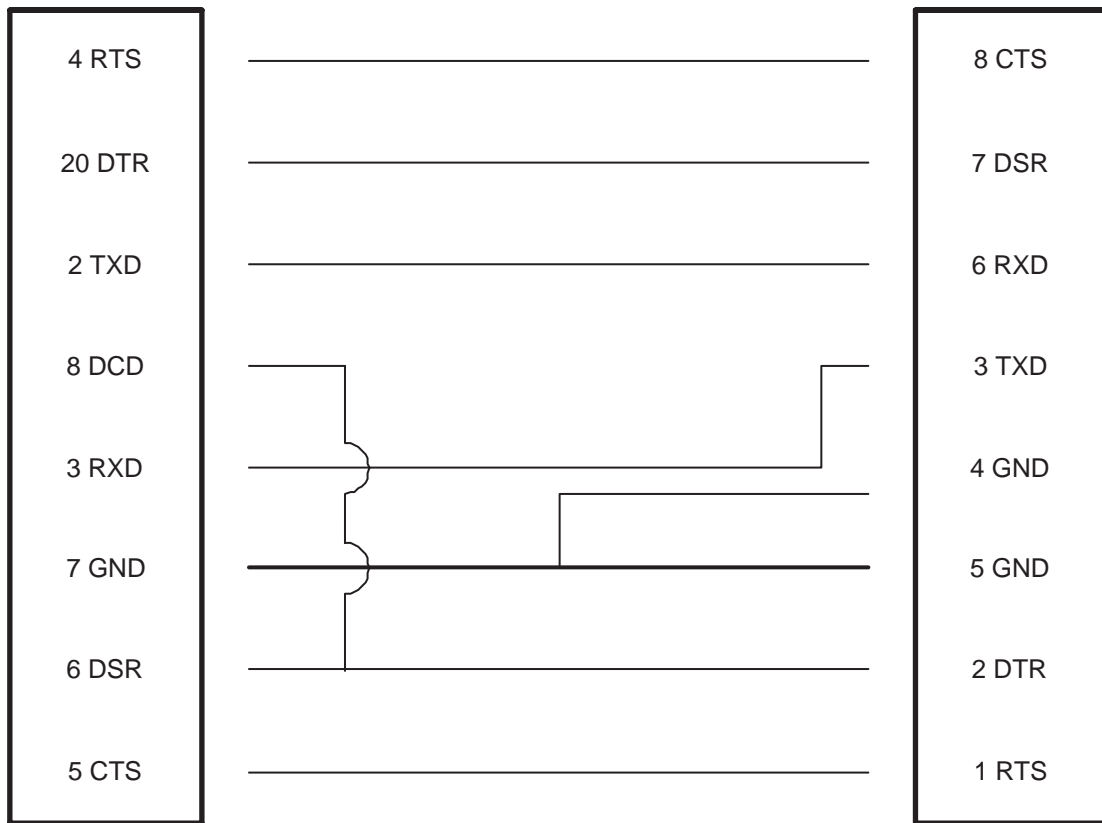

CABLE PINOUTS FOR DB25 - RJ45
 AURORA MULTIPOINT
 to
 SUN NETRA X1

DB25
 AURORA's
 16000P or 1600SE

SUN NETRAX1
 RJ-45 Console

Gray Yellow Red Orange

Brown Green Black Blue

Aurora Technologies, Inc.
 CSS Department
 March 6, 2000