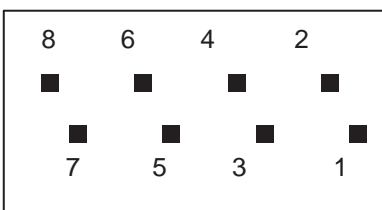

CABLE PINOUTS FOR DB25 - RJ45
 AURORA MULTIPOINT
 to
 SUN NETRA X1

DB25
 AURORA's
 16000P or 1600SE

SUN NETRAX1
 RJ-45 Console

Gray Yellow Red Orange

Brown Green Black Blue

Aurora Technologies, Inc.
 CSS Department
 March 6, 2000